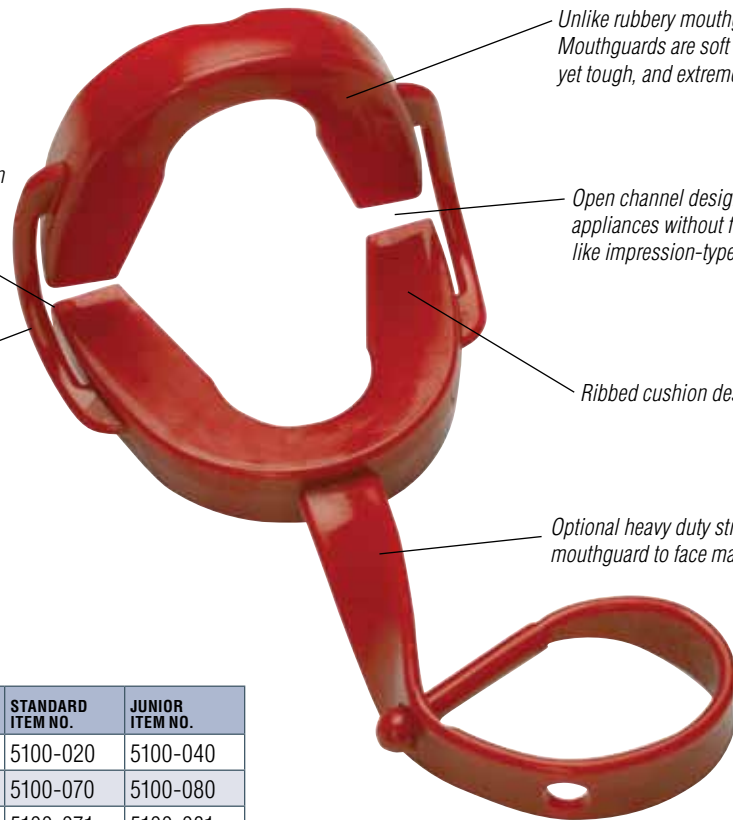

MASEL®

Doublegard® Mouthguards cushion the shocks of contact sports, guarding against painful labial lacerations.

DOUBLEGARD® THE ORIGINAL PROTECTIVE MOUTHGUARD

When it comes to athletics, mouthguards are more than a matter of looks. They allow coaches and officials to see at a glance whether a player is properly protected. MASEL®'s *Doublegard* Mouthguards conform to NCAA guidelines for colored mouthguards, which is mandatory in most states. The *Doublegard* Mouthguard is also a comfortable, ready-to-wear mouthguard for athletes who wear braces. It cushions the shock of contact sports, guarding against painful labial lacerations.

Doublegard protects your active orthodontic patients

- Stays comfortably in place, ensuring protection
- More comfortable than rubbery "boxer type" mouthguards
- Adapts to teeth and appliances
- Prevents breathing and gagging problems
- Can't be swallowed or dislodged on impact
- Latex-free
- Optional heavy duty strap connects mouthguard to facemask of athletic helmet
- Standard fits ages 12 and older
- Junior fits children ages 11 and under
- Individually wrapped
- 12 per pack

Visit our Website at MaselOrtho.com.

Unlike rubbery mouthguards, Doublegard Mouthguards are soft but durable, comfortable yet tough, and extremely bite resistant

Open channel design adapts easily to teeth and appliances without forcing retrograde tooth movement like impression-type mouthguards may do

Ribbed cushion design

Optional heavy duty strap connects mouthguard to face mask of athletic helmet

Separate upper and lower arch protection lets patients breathe freely

Spring Action Comfort Hinge™ works with the temporomandibular joint—it stays in place, and can't be swallowed or dislodged upon impact